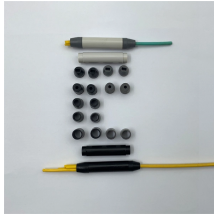

Versatile floor boxes for commercial use, accommodating data, AV, and power needs. From wood frames to concrete, we offer comprehensive solutions.

The nVent HOFFMAN Power System is specifically developed for power distribution panels for indoor applications, and is based on wall mounted and floor standing enclosures which makes the system ...

The Floor Boxes from INDU-ELECTRIC are the ideal solution when reliable and flexible power distribution is required in the smallest of spaces. Their compact design allows for discreet integration ...