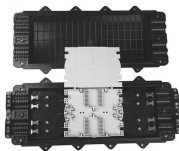

Port's link aggregation is to bind several ports of same attributes into a logic port. The binding process is conducted through LACP negotiation or is mandatorily conducted without any negotiation.

Length:19.5mm
Small-end inner diameter:3.0mm
Large-end inner diameter:3.5mm
Outer diameter:5.5mm

Configuration of port aggregation involves grouping the physical ports into a logical bundle and assigning them a single IP address. This configuration ...

The MS's LACP hashing algorithm uses traffic's source/destination IP, MAC, and port to determine which bonded link to utilize. This provides highly resilient and equal load distribution across 2 or ...

Layer 3 (Network Layer): Applies hashing algorithms based on parameters such as IP addresses, MAC addresses, or TCP/UDP port numbers to distribute traffic across active links for load ...

Link Aggregation is only available on models with at least two LAN ports. With Link Aggregation enabled, the network traffic will automatically get adjusted and balanced for each connected device.