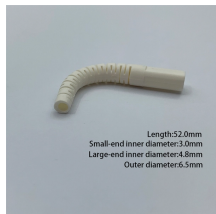

Cortina family of Optical Line Terminal (OLT) SoCs completes the end-to-end solutions for EPON and 10G-EPON applications. Our silicon devices have been interoperability-tested, field-proven and ...