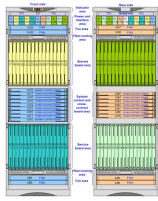

A look at the market for network optical line termination (OLT) equipment and some of the products and solutions available.

Transform your fiber network with high-performance carrier-grade optical line terminals that deliver greater programmability, flexibility, scalability, and open architecture.

The optical line terminal (OLT) at each end is connected to 100 Gbps ethernet transport with ROADM nodes every 150–200 km. System engineers report an aggregate capacity around 640 ...

In short: The OLT (Optical Line Terminal) is the central control unit of a Passive Optical Network (PON). It converts data signals, manages bandwidth, and connects hundreds of users over ...