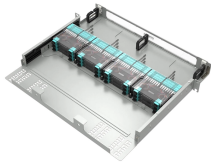

Austrian Solution OLT Optical Line Terminal NRZ

Austrian Solution OLT Optical Line Terminal NRZ

Explore the different classifications of OLT equipment, understanding each type's unique functions and applications. Read this article to find the best solution for your network needs.

The optical line terminal (OLT) at each end is connected to 100 Gbps ethernet transport with ROADM nodes every 150–200 km. System engineers report an aggregate capacity around 640 ...

In short: The OLT (Optical Line Terminal) is the central control unit of a Passive Optical Network (PON). It converts data signals, manages bandwidth, and connects hundreds of users over ...