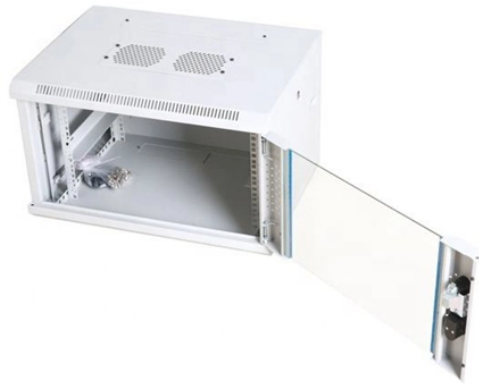

Austrian Solution OLT Optical Line Terminal NRZ

Austrian Solution OLT Optical Line Terminal NRZ

Explore the different classifications of OLT equipment, understanding each type's unique functions and applications. Read this article to find the best solution for your network needs.

A look at the market for network optical line termination (OLT) equipment and some of the products and solutions available.

Transform your fiber network with high-performance carrier-grade optical line terminals that deliver greater programmability, flexibility, scalability, and open architecture.

The optical line terminal (OLT) at each end is connected to 100 Gbps ethernet transport with ROADM nodes every 150–200 km. System engineers report an aggregate capacity around 640 ...

In short: The OLT (Optical Line Terminal) is the central control unit of a Passive Optical Network (PON). It converts data signals, manages bandwidth, and connects hundreds of users over ...