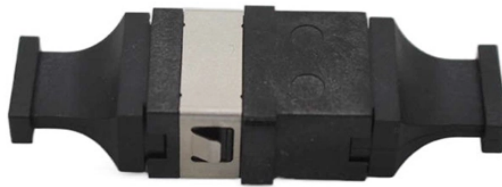

Angola wire mesh support cost

Overview

The widespread use of barbed wire fence is evident, yet there is a shifting trend toward more durable, galvanized coatings to reduce maintenance costs in the face of Angola's aggressive seasonal rainfall. From basic manual twisting to automated precision welding. Angola Wire offers large runs, competitive costs, and high quality for our customers. We utilize on-site fabrication and employ modern techniques such as robotics to minimize. Item pricing and delivery options may vary based on location. In the early 2000s, the Angolan. Best Wire Mesh Supplier In Angola - Alkun Steel +971-505469253 +971-42728867 huzefa@alkunsteel. com Angola UAE Africa Algeria Angola Bahrain Egypt Iraq Kenya Kuwait Libya Morocco Nigeria Oman Qatar Saudi Arabia South Africa Tanzania Uganda Select a State Bengo Benguela Bié Cabinda Cuando Cuanza. We are a company that specializes in manufacturing and supplying wire mesh products for over 80+ years. Here is how we work: What Makes Us The Best Wire Mesh Manufacturers In Angola?

Since its. Our fabrication centers allow clients to partner with us to create custom designs that offer features such as powder coating, zinc plating,

printed graphics, and stainless steel mesh. Working primarily with carbon steel and stainless steel, we can fabricate a multitude of products using wire, round.