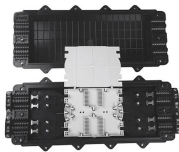

Support your strut channel installations with our Cantilever Arms (HDG & A4 Stainless Steel), designed for heavy-duty, corrosion-resistant framework support in industrial, commercial, and construction ...