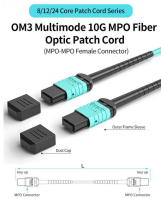

The Single Channel Cantilever Arm Bracket (IC/CARM/SC) is suitable for supporting light to medium loads. The single channel cantilever arm bracket is available in lengths from 150mm to 900mm for ...

Strut cantilever arms. For stable wall mounting of cable ladders, trays and pipes. Request a quote easily via our webshop.

Shop durable cantilever arms from Channelandtray for strong support of cable trays, ladders, and containment systems in industrial installations.

The Back to Back Channel Cantilever Arm Bracket is suitable for supporting medium to heavy loads. This double channel, cantilever arm bracket is available in lengths from 150mm to 1200mm for ...