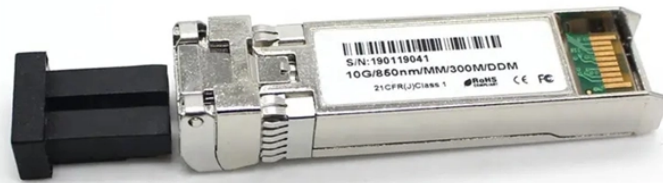

After-sales service for 6-core network patch panel

After-sales service for 6-core network patch panel

FS 24 port Cat 6 patch panels, STP/UTP Cat 6 Patch panels, shielded or unshielded, Feed-Through or punch down, 1U rack mount patch panel, 50 micron golden contacts. Shop from us now!

Looking for a reliable and cost-effective network patch panel? Our partners" sell Cat 6 patch panels, ethernet patch panels and 48 port patch panels.

Leviton offers the industry's largest selection of high-quality copper and fiber optic patch panels to support the latest technologies and provide ideal configurations for unique applications.