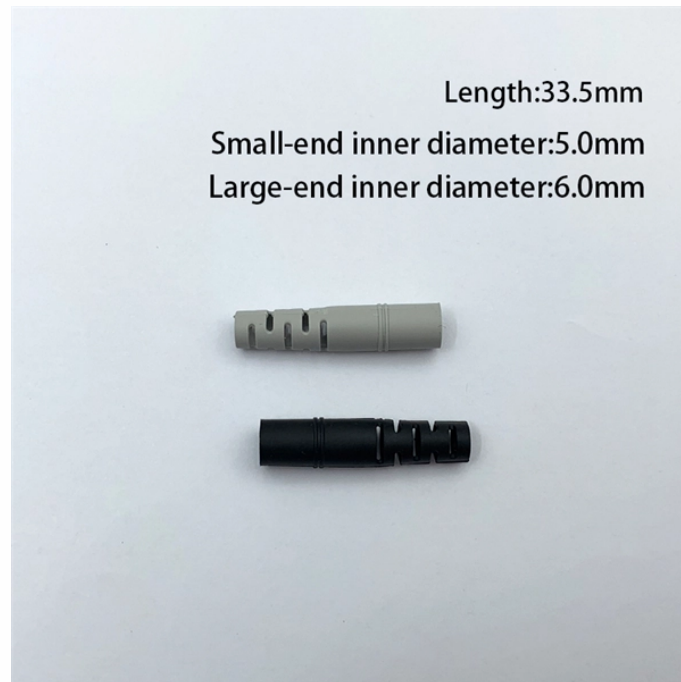

Afghanistan electrical distribution box wiring method and price

Overview

In this guide, we'll break down everything you need to know to install a distribution box correctly and confidently. Choose the right box based on environment (indoor/outdoor), load capacity, and durability. Check for proper IP/NEMA ratings and material quality. Afghanistan power strips and PDU power distribution units for surface mount, rack mount and general purpose applications. Electrician's Legend: Thin vs Thick Wire in Parallel A 65-Year-Old Plumber's Amazing Way to Get Free Water -Very Few People Know! Electricians don't want you to know about this! Connect the light switch in 2 minutes! Liquid Blue Abstract Ocean Background video | Footage | Screensaver Turn Old. A distribution box is the heart of any electrical system. However, the key to. Offering a broad range of Construction, Energy, and Production services encompassing all areas of the energy market, including power generation, distribution LV/MV Panel Boards, electrical wiring and communication, maintenance, and supervising the electrical plant and project as well. Novin Simia's actions and professionalism reflected great credits upon their company.