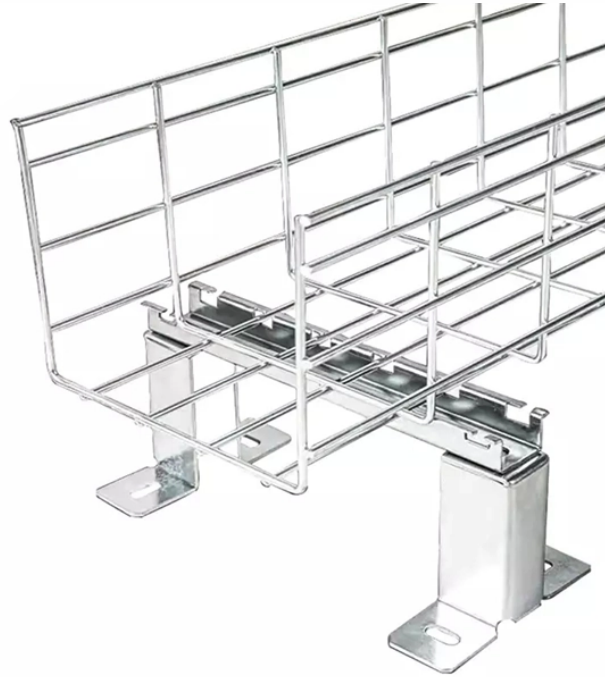

Afghanistan Cable Tray Specifications and Dimensions

Afghanistan Cable Tray Specifications and Dimensions

Afghanistan, landlocked multiethnic country located in the heart of south-central Asia. Lying along important trade routes connecting southern and eastern Asia to Europe and the Middle East, ...

The document describes specifications for different types of cable trays, including outside returned flanged cable trays in various standard sizes, light duty and heavy duty "U" shaped cable trays with ...

The document outlines the specifications and layout for power cable trays used in the HRV system across multiple floors of the Khorasan Zamin Exchange Market in Herat, Afghanistan.

Latest News on Afghanistan. Covers Politics, Economy, Foreign Policy, Nuclear and Military issues.

Among those forced back to Afghanistan have been Afghan activists and journalists who fled to Iran and Pakistan after the Taliban takeover who may be at risk of reprisal because of their work.

The Ladder Tray features light, rugged, tubular steel construction. It is designed for mechanical support and strain relief in long runs of cable and creates a smooth gradual bend for cable. Rail and stringer ...