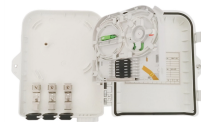

Releases · elhep/AFCZ 08 Jul 08:43 kaolpr v2.0_Schematics_RC1 ... Compare Could not load tags Nothing to show { { refName }} v2.0 Schematics RC1 Pre-release Pre-release v2.0_Schematics_RC1 ...