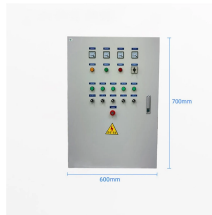

Choose from our selection of power distribution boxes in a wide range of styles and sizes. Same and Next Day Delivery.

Surface-mounted distributor APZ consisting of plastic base plate with series moderate wire held, DIN rail made of zinc-plated steel sheet, two holes in mounting plates, RJ45 socket and three pipe ...

Feed distribution box SS, 5p, H1350mm w.APZ - Panel for distribution board 1350x250mm ZSD-V19/SA5...

APZ constructed as a complete plastic housing with side cable entries in the sealed area. Universal mounting bracket with screwless attachment of device components directly to the perforated plate ...