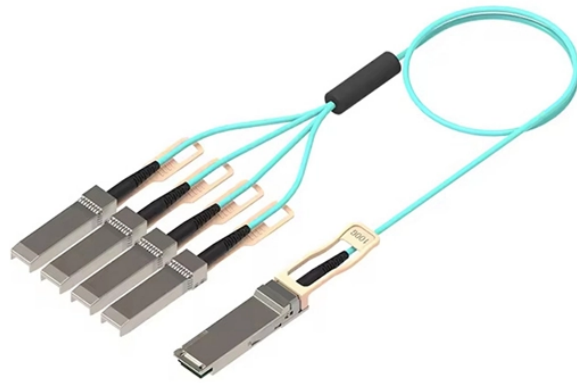

## AP s PoE switch

## AP s PoE switch

Streamline your network with NETGEAR PoE switches that deliver power and data over one cable. Choose from managed and unmanaged switches for any setup. Shop now.

Extreme offers one of the most extensive selections of switches to connect Wi-Fi 6E and Wi-Fi 7 access points. The switches that connect the APs include flexible PoE that offer 30/60/90 watts of power on ...

□Seamless Roaming & Centralized Management□ Automatically detect and configure multiple APs for seamless roaming and centralized management; no configuration is required as APs are plug-and-play.

The standards-based PoE Switch senses and adjusts for network speed and cabling type automatically, for easy integration into your existing 10/100 Ethernet network.

A complete and current overview of which UniFi devices support various PoE types, including 802.3af, 802.3at, 802.3bt, and 24V Passive PoE.

Designed for efficiency, it features PoE Auto Recovery, automatically detecting and rebooting unresponsive PoE devices, while Extend Mode extends transmission up to 820 ft, ideal for large-area ...