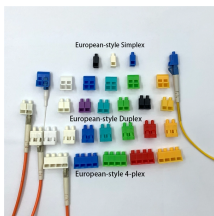

UniFi's Port Manager provides an intuitive way to configure VLANs, PoE settings, and link aggregation—all from a centralized interface. Make quick changes without digging through complex ...