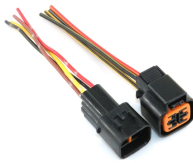

## AP power distribution box dimensions

Take a step up from simple surge protectors with this metered rack APC power distribution unit. The PDU contains six IEC 320 C13 and 12 IEC 320 C19 outlets that provide power to your rack-mounted ...

Input connection type: NEMA L21-30P, Output connections: 36x IEC 320 C13 6x IEC 320 C19 2x NEMA 5-20R. Cable length: 1.83 m, Certification: CSA C22.2 No. 60950, UL 60950-1. Nominal input voltage: ...

Display details current, power, and voltage measurements and offers local user access. An environmental monitoring port for external temperature/humidity monitoring is available (sensor sold ...

Structured Cabling System

Nominal input voltage: 208 V, AC input frequency: 50 - 60 Hz, Nominal output voltage: 208 V. Dimensions (WxDxH): 56 x 44 x 1791 mm, Weight: 7.56 kg. Publication date: 28-FEB-2022. Prints or ...

APC Basic Rack PDUs provide reliable power distribution via a single input with multiple output receptacles and distributes power from low-amperage, single-phase circuits to higher-power, three ...

	<p>AP6020A - APC NetShelter Basic Rack PDU, 0U, 1 phase, 3.3kW, 100-240V 20A or 200-240V 16A, 13 C13 outlets, C20 inlet.</p>
	<p>Number of power socket outlets 16 IEC 60320 C13 Conformance</p>
	<p>The APC Metered Rack Power Distribution Unit (PDU) distributes power to devices in the rack. It has a sensor that measures the current that it and its attached devices use.</p>
	<p>The Schneider Electric Rack Power Distribution Unit (PDU) distributes power to devices in a rack. The Rack PDU measures the load of the PDU, phase, banks, and each individual outlet.</p>
	<p>APC Metered Rack PDU ZeroU 2G - Power distribution unit (rack-mountable) - AC 100/120 V - 1920 VA - Ethernet 10/100, RS-232, USB - input: NEMA L5-20 - output connectors: 24 - 0U - black - for P/N: ...</p>