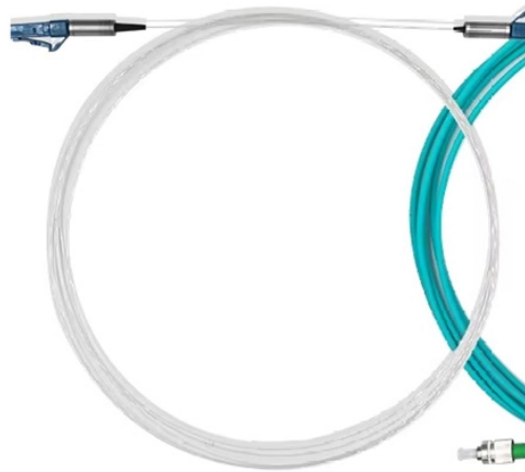

## AP power distribution box dimensions

## AP power distribution box dimensions

Take a step up from simple surge protectors with this metered rack APC power distribution unit. The PDU contains six IEC 320 C13 and 12 IEC 320 C19 outlets that provide power to your rack-mounted ...

Input connection type: NEMA L21-30P, Output connections: 36x IEC 320 C13 6x IEC 320 C19 2x NEMA 5-20R. Cable length: 1.83 m, Certification: CSA C22.2 No. 60950, UL 60950-1. Nominal input voltage: ...

Display details current, power, and voltage measurements and offers local user access. An environmental monitoring port for external temperature/humidity monitoring is available (sensor sold ...