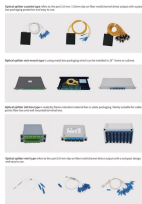

The UCS X-Series X-Fabric Interconnect enables dynamic resource allocation between GPU and CPU nodes, delivering high-speed, low-latency connectivity for data-intensive AI workloads—without re ...

Explore key considerations for AI servers and how to design them to support AI workloads optimally.