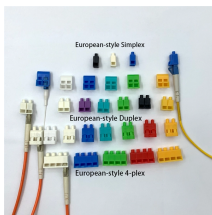

Find premium single mode fiber optic cables for high-speed data transmission. 20 years of expertise and worldwide delivery.