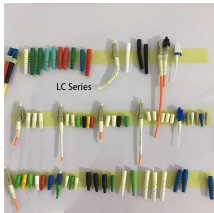

For outdoor and indoor use in networks for industrial, telecom, cable TV and/or broadcast. Support all computer network applications such as FDDI, Gigabit Ethernet and ATM. Not suitable for blown ...

Outdoor dry core optical fiber Multi Loose Tube cable with aramid yarns as strength member and polyethylene outer jacket. Existing out of 6 tubes with a diameter of 1.9mm with 72 fibers (6t x 12f) ...

72 Core GYTY53 fiber optic cable is used for direct buried underground, it suit for long distance and LAN fiber communications, we supply both the single mode GYTY53 cable and multimode GYTY53 cables.

High-density 72-Core MPO/MTP® Conversion Trunk Cable. Optimizes fiber utilization for Base-8/Base-12/Base-24 migration. Available in OS2, OM3, OM4. Reliable MeFiber connectivity for 100G/400G ...

The GYFTS53 cable features a fiberglass-reinforced polymer (FRP) central core for superior strength. The surrounding loose tube with filler rope is tightly coiled around this core, creating a dense ...

72 Fiber MPO Cables are most often used to interconnect fiber patch panels in order to consolidate the fibers to a centralized location. This method is most often used in the migration from 10G to 40G and ...