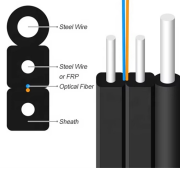

500 cable tray cover plate

500 cable tray cover plate

Cable Tray Cover Fabrication While many cable trays remain uncovered, those that run under or along the floor require a strong and sturdy cable tray cover for continuous employee safety. What are Tray ...

Cover snaps onto the channel base. Hinged feature allows easy access to add or remove cables.

Splice Plate, Cable Tray, Straight Standard, 4-Hole, Snap-in, Aluminum, 4-in. H Siderail Manufacturer Series: Series ABW