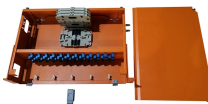

4cm equals 40 mm, which is crucial in precision fields like engineering and woodworking, where accuracy is key. 4 cm rounds to about 0.131 feet, highlighting how measurement scales vary by context.

4 cm = $1 \frac{73}{127}$ inches. As promised above, we also have the answer to 4 cm in inches in decimal form. Although the fractional answer above is exact, the decimal answer may be rounded if necessary: 1 ...