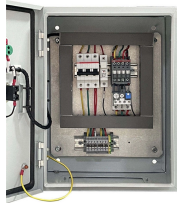

Layer 2, PoE switch with (48) GbE, PoE+ and 24V passive PoE RJ45 ports, (2) 1G SFP ports, and (2) 10G SFP+ ports.

NETGEAR Insight is the easy-to-use solution for delivering centralized remote management of networks across multiple locations for small business owners, IT managers, MSPs and VARs all from a single ...