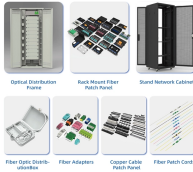

An Extensive Library of Self-Developed Products

Upgrade the data paths of your local wired network to information superhighways with Gigabit switches at the desktop. Accelerate your performance and productivity when you send large files to network ...