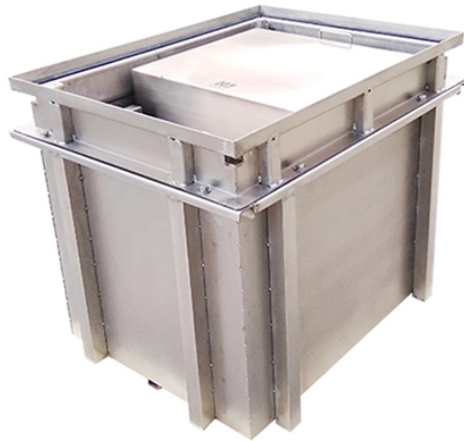

48-core optical cable turntable cable delivery bracket

48-core optical cable turntable cable delivery bracket

Fiber optic pigtail : ST/UPC 12 pcs. This kind of optical distribution system is.

The optical 48 core splice closure is designed for distributing, ...

The opticalCON MTP® cable connector accommodates 48 optical fibers (multi mode PC) based on conventional and proven MTP® connectivity protected by a ruggedized and durable all-metal housing.

What is OPGW 48 Core Cable? OPGW, or Optical Ground Wire, is a self-supporting cable used for the installation of optical fibers on overhead power transmission lines. It consists of lightning protection ...

This rugged enclosure protects up to 288 single-fiber or 48 ribbon splices, from as many as 12 cables. The design of the OSE is optimized for quick reentry and graceful system expansion, allowing cables ...

The ODF indoor wall mount fiber optic enclosure is designed to provide a ...

The ODF indoor wall mount fiber optic enclosure is designed to provide a distribution point to feed a high capacity of fiber optic cables to other closets or zones.