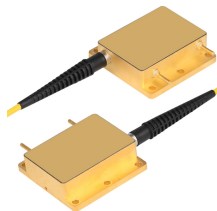

450mt low beam module

450mt low beam module

Cfmoto 450 mt ibex Strands low& hight beam position/turn signal aded #ibex450 #450mt #strands #cfmoto Boban Seiz 20.1K subscribers Subscribe

Suitable for Taiwanese Version of Coolqi Headlight Assembly, Modified with Led Bi-Xenon Lens, App Color Adjustment, Angel Eyes, High and Low Beam ¥320 Approx. ≈\$47.39 Suitable for Deepin ...

The light beam ends 30 meters ahead, and right after that, there's a sharp turn to the right. The light is fine when riding straight on a flat road, but on winding roads, when you have to ...

I review the stock LED headlight high and low beam on my CFMOTO 450MT at night. Impressive for me and does not leave me wanting for the addition of spotlights so I'm really happy with it how...

CFMOTO 450MT PRE FILTER \$35.00 SSS ECU RETURN EXPRESS POST \$24.00 CFMOTO 450mt UNIFILTER \$95.00 CFMOTO 450MT SSS EXHAUST SYSTEM AND ECU PACKAGE from \$790.00 ...

Non-oxygenated (ethanol-free) fuel is recommended for best performance in all conditions .

Quick video showing the location of the adjustment screw and explaining how to raise or lower the beam. Both low and high beams are adjusted with the same screw on the 450MT....more

This laser head adopts the intelligent feedback control circuit & external constant current drive mode, bringing the excellent laser beam quality. Work with the radiator and fan to dissipate heat quickly, ...