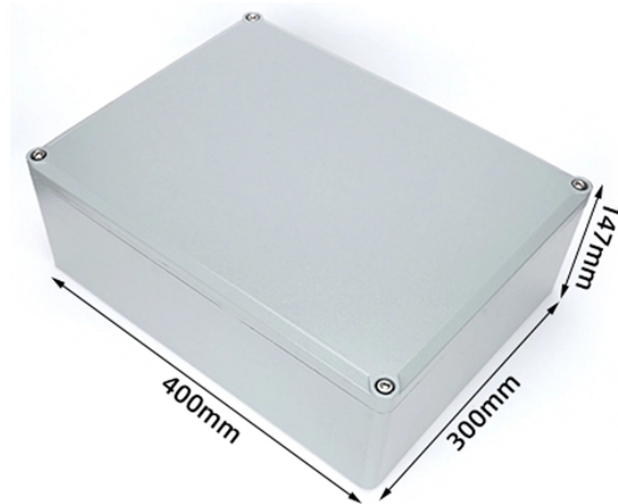

450mt low beam module

450mt low beam module

Cfmoto 450 mt ibex Strands low& hight beam position/turn signal aded #ibex450 #450mt #strands #cfmoto Boban Seiz 20.1K subscribers Subscribe

Suitable for Taiwanese Version of Coolqi Headlight Assembly, Modified with Led Bi-Xenon Lens, App Color Adjustment, Angel Eyes, High and Low Beam ¥320 Approx. ≈\$47.39 Suitable for Deepin ...