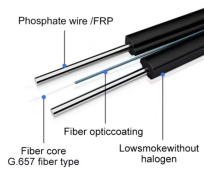

Because 40G QSFP+ switches are relatively expensive (and loud), my recommended design is to connect computers directly together via network adapters. However, if you want a larger ...