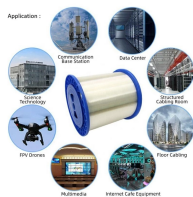

FS offers a growing portfolio of optical transceivers, with speed range from 100M, 1G, 10G, 25G, 40G, 50G, 100G, 200G, 400G to 800G and beyond. The fiber optic ...