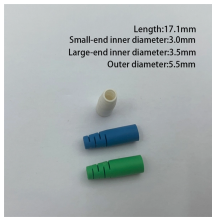

## 4-port fiber optic terminal box bracket type

## 4-port fiber optic terminal box bracket type

4 Port Fiber Termination Box is designed for FTDD (Fiber to the Desktop) system applications. The 4-core fiber termination box provides a stable, protective joint between optical cable and distribution ...