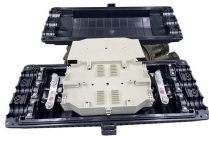

## 4-port fiber optic terminal box bracket type

## 4-port fiber optic terminal box bracket type

4 Port Fiber Termination Box is designed for FTDD (Fiber to the Desktop) system applications. The 4-core fiber termination box provides a stable, protective joint between optical cable and distribution ...

Explore FiberMania fiber optic termination boxes for FTTH and small networks. Durable enclosures with 4–48 ports, adapter compatibility, and easy install.

Optical termination box for outdoor usage with a capacity of four cores with SC simplex adapters, and eight cores with LC duplex adapters. IP66 protection.

4-PORT FIBER TERMINATION BOX Features OTB-C04-A is suitable for FTTH, optical fiber splitting/splicing using ABS plastic, light weight Reasonable design for fiber arrangement, bend radius ...

This 4 strand optical fiber distribution box is used for the fusion splicing, splitting, wiring transmission and other functions of the optical transmission terminal. It can effectively terminate, protect and manage ...