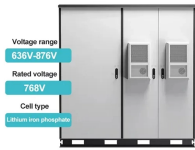

## 300150 Cable tray 90 degrees

Aluminum channel tray bend for cable support with solid or ventilated options. Includes splice plate for easy installation.

HellermannTytonGÇÖs low voltage raceway (TSR) is a one piece, non-metallic, adhesive backed, latching raceway designed to aesthetically organize and route communications wires, including high ...