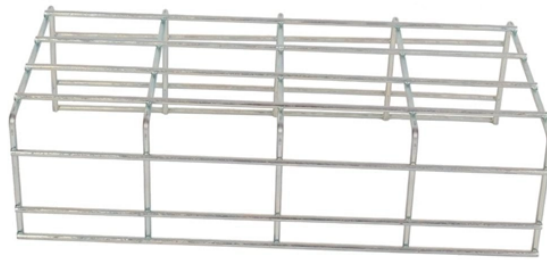

## 24-core optical cable access to ODF

We offer a wide range of 1-24 core FDB boxes and ODF cabinets for indoor/outdoor FTTX deployment. Durable, IP65 rated, and easy to install. Browse our models and get a wholesale quote.

24 cores ODF ATT-ODF-24 provides efficient cable connections between outside plant cables and equipment inside the buildings and communications facilities. Box integrates fiber splicing, storage ...

Explore optical distribution frames (ODF) with efficient distributed chassis solutions at CommScope

The ProLink PL-ODF24 is a rack-mount fiber optic distribution frame designed to organize, terminate, and manage up to 24 fiber connections in structured network installations — ideal for FTTx, data ...

This type of ODF is design for large splice tray, excellent armor plate, and has good protection of pigtails. Its box body is made of high quality cold-rolled steel material, and the surface of the Product ...