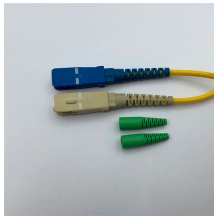

Built to accommodate 24-core ST multi-mode fiber, this termination box supports Gigabit transmission and features pre-installed pigtailed for seamless splicing. Ideal for structured cabling and data center ...

FYBOPTWU-24 Singlemode 24 Port SC-UPC Fiber Optic Rack Mount Enclosure Box & Splice Trays Fiber Cables Kit (Include Pigtail & Couplers), 24 Core LGX Loaded Patch Panel Box fits for 19" ...

Optimize your fiber optic setups with our 24 Port Fiber Distribution Box, featuring a ...

Rack-mount fiber distribution box -- 24 port 1RU tray (requires couplers) RF-RM1RU24FT Product Overview

Fiber optic distribution frame (ODF), also known as fiber patch panel or optical distribution frame, is a rack-mount or wall-mount enclosure that provides organized termination, splicing, and patching of ...