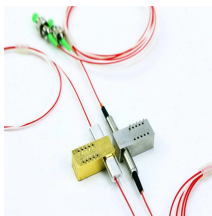

Buy, sell, rent, or repair Power Meter like the 1835 C Newport and other test and measurement equipment. Shop Alltest and save on benchtop test equipment, chambers, calibration, repair, and ...