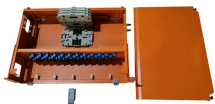

Product Description The 12 Port Fiber Distribution Box can connect up to 2 optical cables, providing space for distributors and 12 fuses. It is equipped with 12 SC adapters and can work in outdoor ...