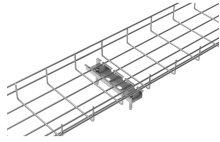

12-channel ODF fiber optic splitter

12-channel ODF fiber optic splitter

AZE's Outdoor Fiber Optic Distribution Box is applicable in FTTH project and suitable for building's outer walls application; They can distribute cables after installing splitters and also can draw out room fiber ...

Adapters and pigtails are pre-installed on the ODF unit module of the fiber distribution frame for quick installation, which reduces construction time and ensures quality and performance.

Optical Distribution Frame is used as a termination point for the feeder cable to connect with drop cable in FTTx communication network system. The fiber splicing, splitting, distribution can be done in this ...

FS PLC Fiber Optic Splitters, Bare/Blockless/ABS/LGX Splitter/Rack Mount Types, support 1xN light distribution, with low IL and PDL for high-reliability transmission.

12 Core ODF Optical Distribution Frame (ODF) is a device used in fiber-optic telecommunications networks to connect, manage and distribute optical fibers from incoming and outgoing cables.