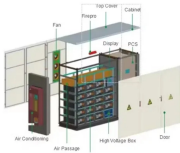

All versions are equipped with a 2.5 mm interface and are compatible with connectors such as SC, ST, and FC, while the included 1.25 mm adapter enables connection to LC and MU connectors.