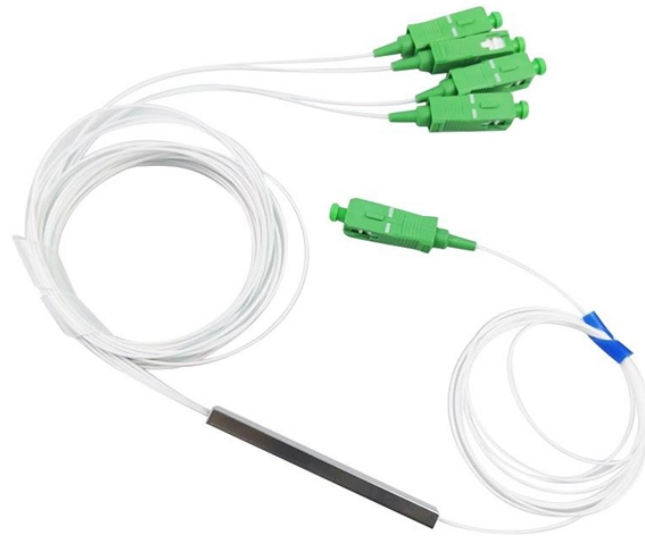

# **10 Gigabit optical port network card optical module**

## 10 Gigabit optical port network card optical module

	<p>Single-fiber bidirectional (BIDI) optical modules must be used in pairs. For example, SFP-10G-BXU1 must be used with SFP-10G-BXD1.</p>
---	---

	<p>The Intellinet 10 Gigabit Fiber SFP Optical Transceiver Module (model 507479) is fully hot-pluggable, and that allows you to install the module without rebooting your network switch for ...</p>
---	--

	<p>SFP+ transceiver that supports 10G connections up to 300 m using multi-mode fiber with a duplex LC UPC connector.</p>
--	--

	<p>Search Newegg for 10gb fiber network card. Get fast shipping and top-rated customer service.</p>
---	---